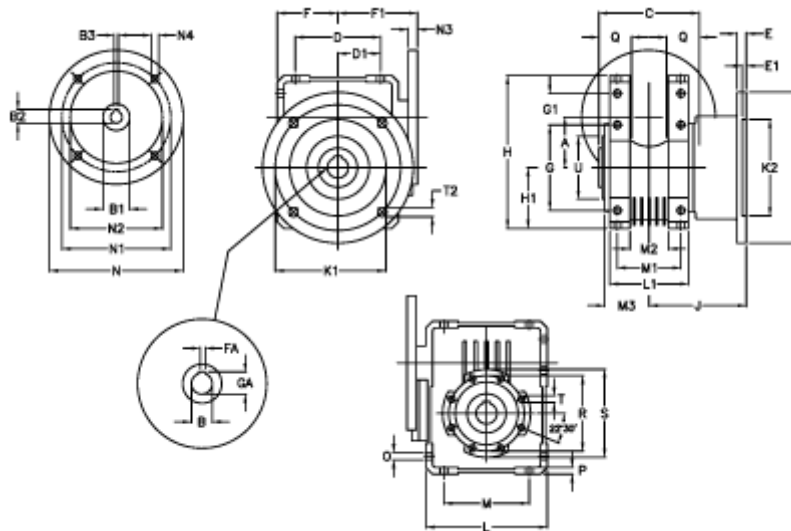

Article number: 392206306443116

Description: Worm Gear with Torque Limiter
W63 L1-UF-64-P80B14

Measures

A = 62.17	E = 11	H = 182.5	M = 102	N4 = 6,5	U = 75
B = 25	E1 = 5	H1 = 72.5	M1 = 76	O = 9.0	
B1 E7 = 19	F = 73	J = 116.0	M2 = 46	P = 8	
B2 = 21.8	F1 = 102	K = 180	M3 = 53	Q = 35	
B3 H9 = 6	FA = 8	K1 = 150	N = 120	R = 90	
C = 120	G = 102	K2 = 115	N1 = 100	S = 105	
D = 102.0	G1 = 37.5	L = 145	N2 = 80	T = M8x14	
D1 = 51.0	GA = 28.3	L1 = 94	N3 = 11.0	T2 = 11.0	